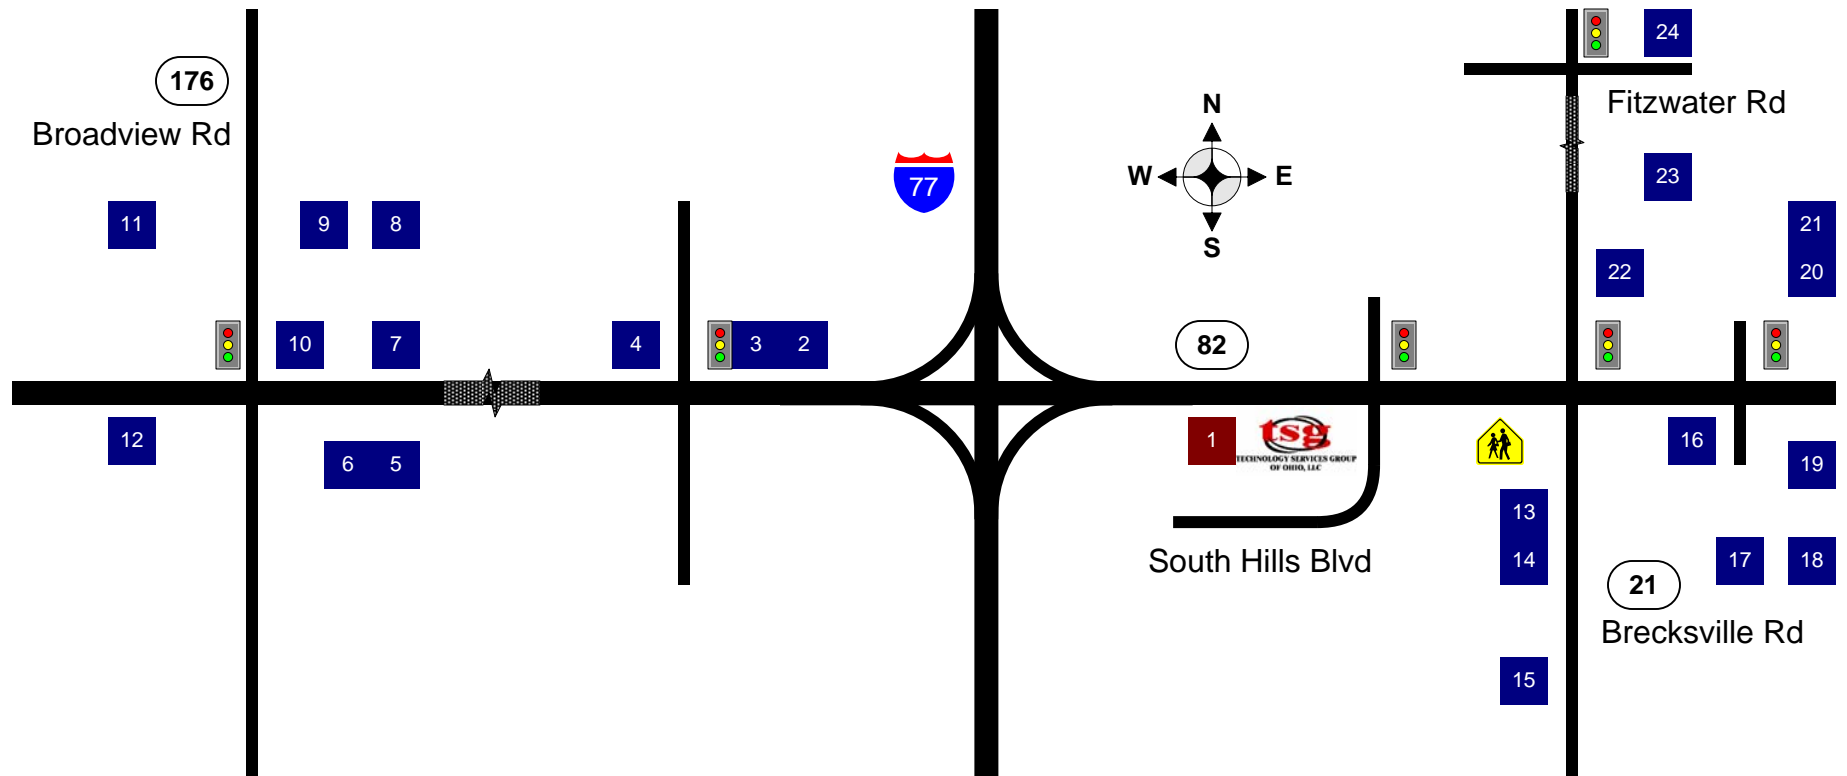

# Lunch Directory

- 1 **Coffee Corner Deli - next door**
- 2 Domino Pizza
- 3 Mr. Hero
- 4 Coco's Family Restaurant
- 5 Antonio's Pizza
- 6 South China Wok
- 7 Handel's Ice Cream
- 8 Quizno's Subs

- 9 Oggi's Restaurante
- 10 The Bone Yard Grille
- 11 Cozumel Mexican Restaurant
- 12 Angie's Pizza
- 13 East of Chicago Pizza
- 14 Frankie's Wok
- 15 McDonald's
- 16 Subway

- 17 Quizno's Subs
- 18 The Courtyard
- 19 Simon's Family Restaurant
- 20 Panera Bread
- 21 Sakura Japan
- 22 Starbuck's
- 23 Eddie's Creekside
- 24 Pickle Works Restaurant